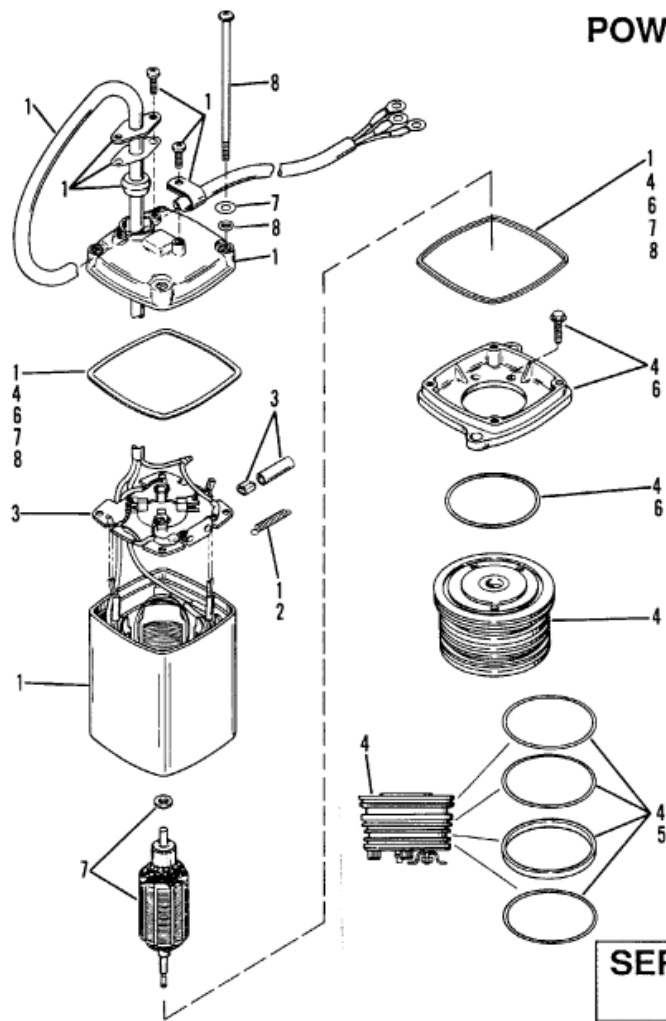

POWER TRIM PUMP

**SERIAL #C-159199
& BELOW**

Parts List

Ref	Class	Part	Description	Qty	Comment	Footnote
		99186T	POWER TRIM PUMP	1		
1		12659	FRAME AND FIELD KIT	1		
2		12665	BRUSH SPRING KIT	1		
3		13506	BRUSH CARD KIT	1		
4		12662	PUMP/END FRAME KIT	1		
5		12663	PUMP SEAL KIT	1		
6		12660	END FRAME KIT	1		
7		12661	ARMATURE KIT	1		
8		12664	THRU BOLT KIT	1		